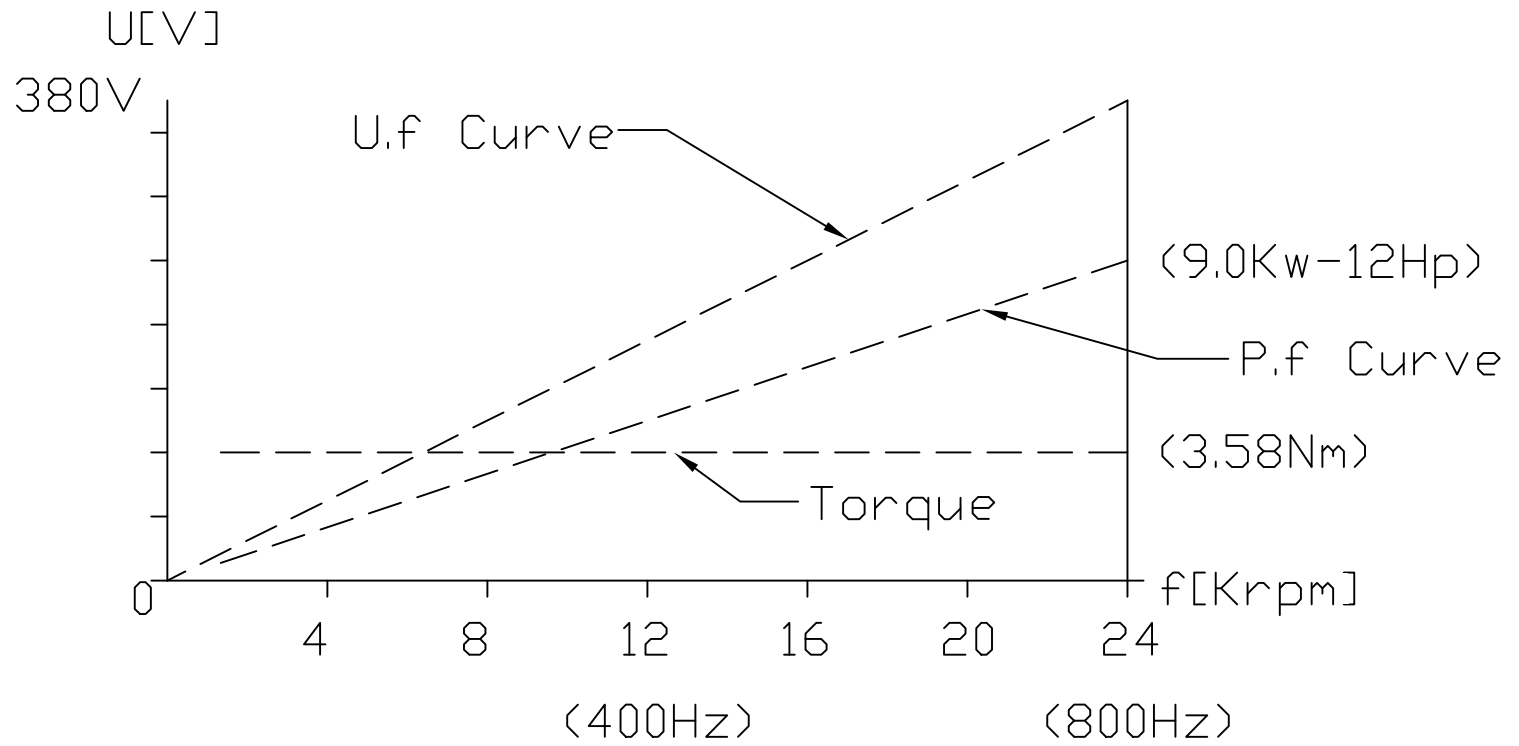

GDL70-24Z/9.0
380V 20.0A 4P

TA:20°C

Serv:S6 60%

air cooling