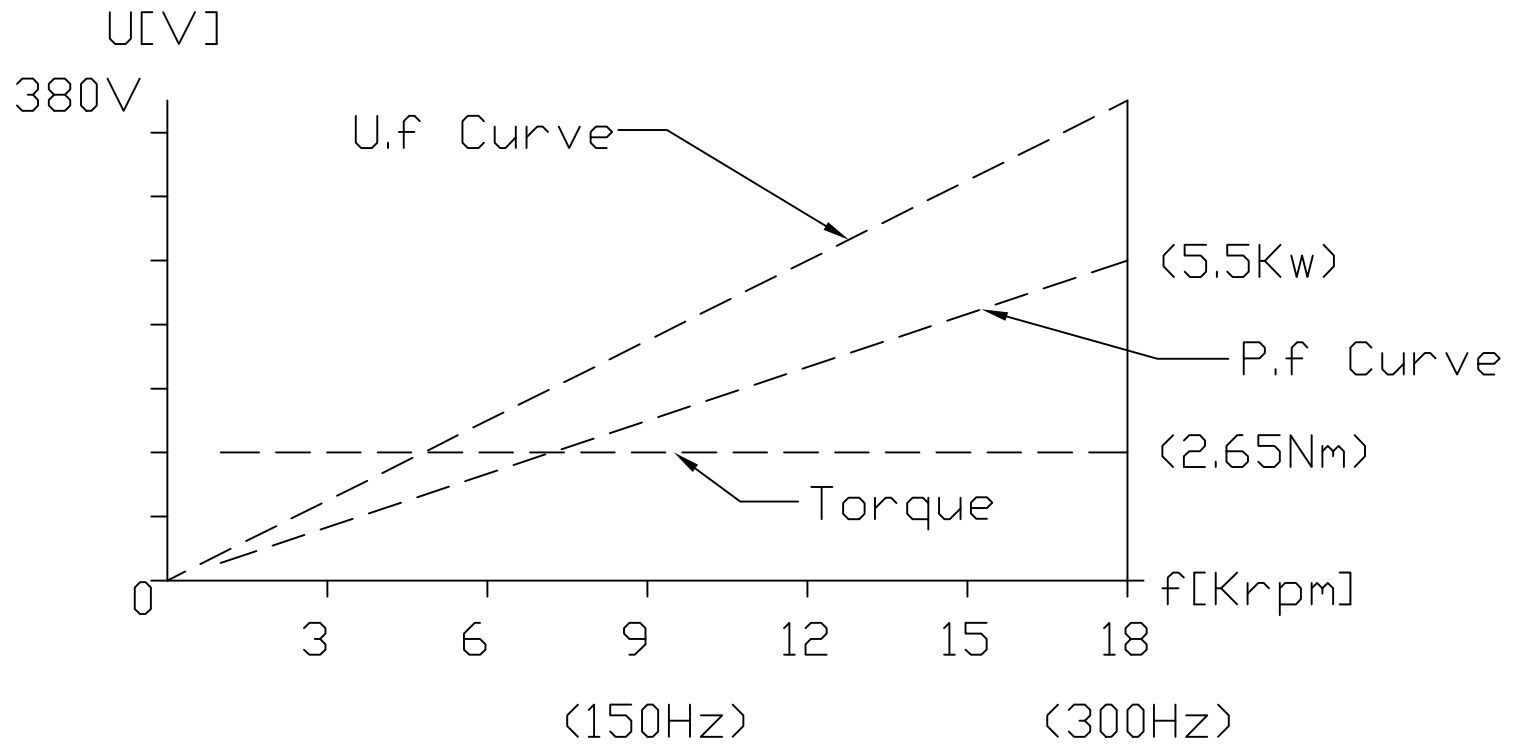

GDF60-18Z/5.5
380V 12.5A 2P

TA:20°C Serv:S1

air cooling (230V/⁵⁰/₆₀HzAC Single phase fan)